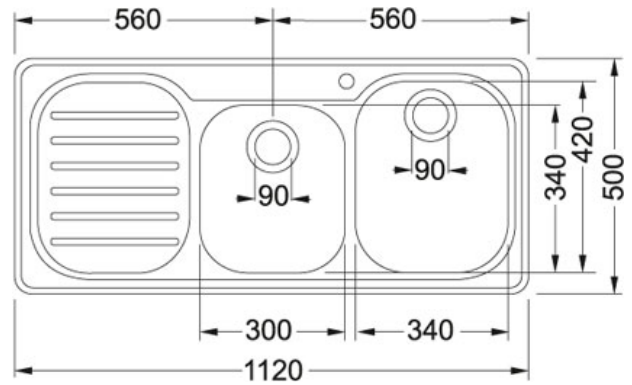

SPECIFICATION SHEET

PRODUCT FAMILY: Sinks FINISH: Stainless Steel SERIES: COMPACT PLUS MODEL: CPX P 621

Product Information

Article Number	101.0046.428
Price	£ 499.00
Cabinet Size	800 mm
Dimensions	1120 mmx500 mm
Bowl Size	340 mmx420 mmx175 mm
Small Bowl Size	300 mmx340 mmx150 mm
Cut-Out Size	1104 mmx484 mm
Cut-Out Template	No
Position of Drainer	Left hand side
Position of small bowl	Left hand side
Opposite Configuration	101.0046.427