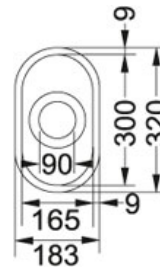

SPECIFICATION SHEET

PRODUCT FAMILY: **Sinks** FINISH: **Stainless Steel** SERIES: **COMPACT** MODEL: **CPX 110-16**

Product Information

Article Number	112.0046.088
Cabinet Size	300 mm
Bowl Size	165 mmx300 mmx130 mm
Cut-Out Template	Yes
Download Cut-Out Template	Click here

Accessories

112.0006.068

112.0037.095

112.0050.988

Suggested Products

112.0059.946

115.0049.979

115.0049.980