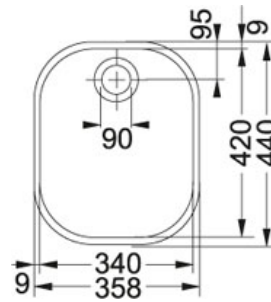

## Product Information

Article Number	122.0035.386
Price	£ 186.00
Cabinet Size	500 mm
Bowl Size	340 mmx420 mmx175 mm
Cut-Out Template	Yes
Download Cut-Out Template	<a href="#">Click here</a>

**Accessories**