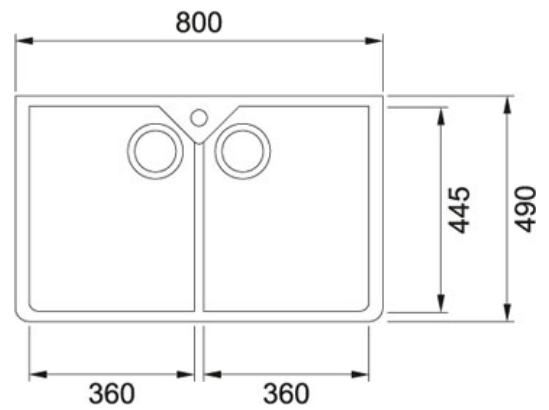

SPECIFICATION SHEET

PRODUCT FAMILY: Sinks FINISH: Ceramic White SERIES: BELFAST MODEL: BFK 720

Product Information

Article Number	130.0277.275
Cabinet Size	800 mm
Dimensions	800 mmx490 mm
Bowl Size	360 mmx445 mmx170 mm