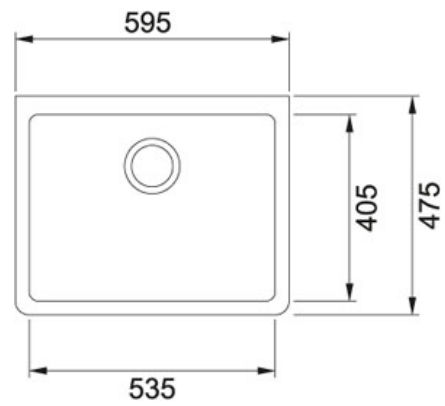

SPECIFICATION SHEET

PRODUCT FAMILY: Sinks FINISH: Ceramic White SERIES: BELFAST MODEL: BFK 710

Product Information

Article Number	130.0277.274
Cabinet Size	600 mm
Dimensions	595 mmx475 mm
Bowl Size	405 mmx535 mmx190 mm