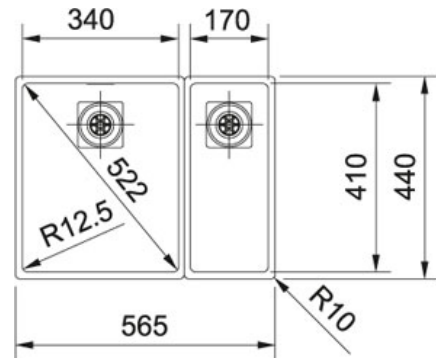

SPECIFICATION SHEET

PRODUCT FAMILY: SINKS FINISH: STAINLESS STEEL SERIES: CENTINOX MODEL: CMX 160-34/17

Product Information

Article Number	122.0252.241
Cabinet Size	600 mm
Waste Outlet Diameter	3 1/2" Squared Strainer Basket (Integrated)
Length Overall	565 mm
Width Overall	440 mm
Length of large bowl	340 mm
Width of large bowl	410 mm
Depth of large bowl	175 mm
Length of small bowl	170 mm
Width of small bowl	410 mm
Depth of small bowl	130 mm
Number of Bowls	1 1/2
Cutout Length	535 mm
Cutout Width	410 mm
Cutout radius	R: 12.5 mm
Cut-Out Template	No
Waste Kit Included	No but available, please see product-information
Siphon Included	No but available