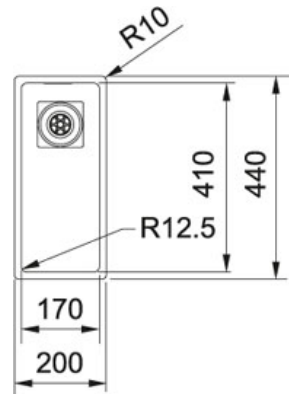

SPECIFICATION SHEET

PRODUCT FAMILY: SINKS FINISH: STAINLESS STEEL SERIES: CENTINOX MODEL: CMX 110-17

Product Information

Article Number	112.0252.404
Cabinet Size	400 mm
Waste Outlet Diameter	3 1/2" Squared Strainer Basket (Integrated)
Length Overall	200 mm
Width Overall	440 mm
Length of large bowl	170 mm
Width of large bowl	410 mm
Depth of large bowl	130 mm
Number of Bowls	1
Cutout Length	170 mm
Cutout Width	410 mm
Cutout radius	R: 12.5 mm
Cut-Out Template	Yes - Not included
Waste Kit Included	No but available, please see product-information
Siphon Included	No but available

Lock-in bowl - 112.0172.453

Chopping Board - 112.0192.964

Suggested Products

115.0174.583

115.0174.585

115.0174.586

115.0177.710

119.0176.057