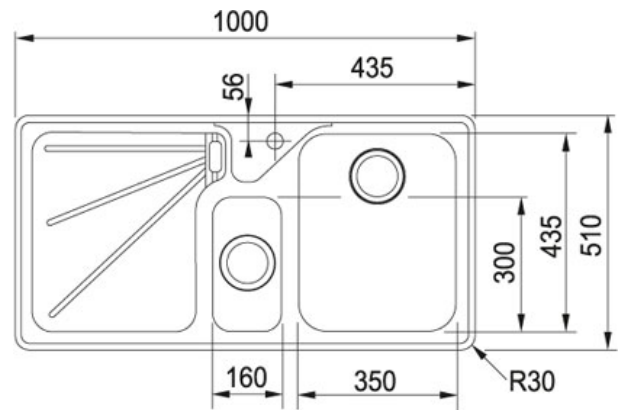

## Product Information

<b>Article Number</b>	101.0151.194
<b>Cabinet Size</b>	600 mm
<b>Dimensions</b>	1000 mmx510 mm
<b>Bowl Size</b>	350 mmx435 mmx175 mm
<b>Small Bowl Size</b>	160 mmx300 mmx120 mm
<b>Cut-Out Size</b>	984 mmx494 mm
<b>Cut-Out Template</b>	No
<b>Position of Drainer</b>	Left hand side
<b>Position of small bowl</b>	Left hand side
<b>Opposite Configuration</b>	101.0151.196